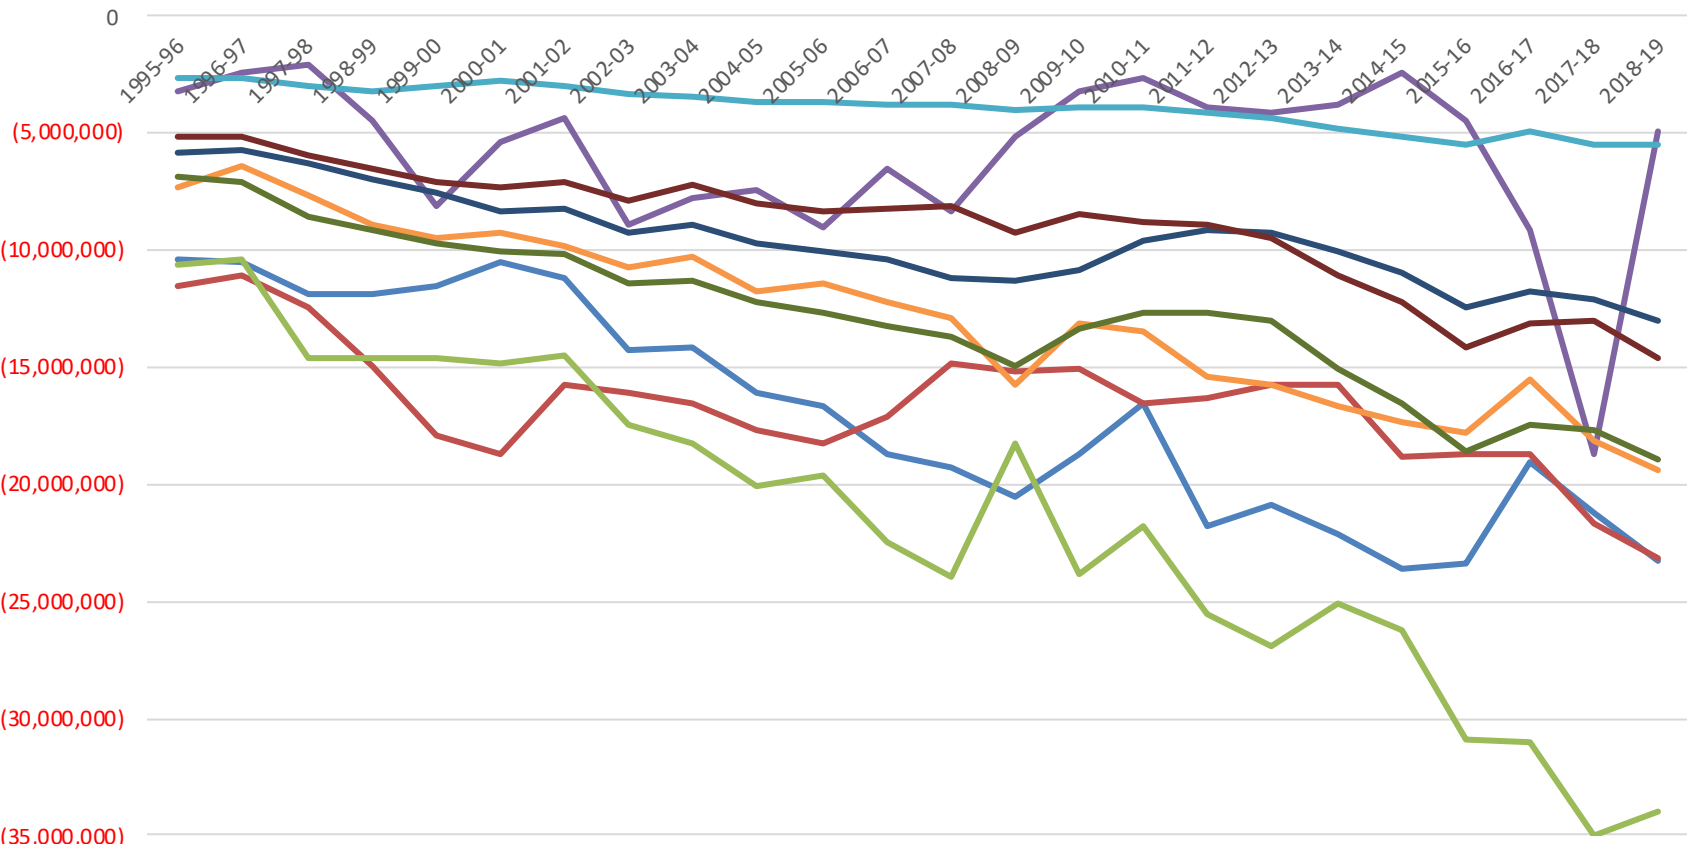

# Elaborately Transformed Engineering Products and Other: Exports - Imports

- 2431 Machinery for specialised industries
- 2432 Office & telecommunications equipment & parts
- 2433 Road motor vehicles & parts
- 2434 Other transport equipment & parts
- 2435 Professional scientific & controlling instruments & apparatus
- 2439 Other engineering products nes
- 2441 Household equipment
- 2442 Textiles clothing & footwear
- 2449 Other miscellaneous manufactured articles nes